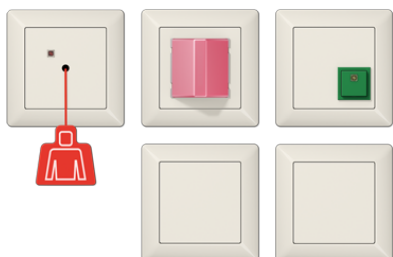

Product data sheet

Emergency system set with UPS

Reference number

NRS AS 0834-2

Emergency system set with UPS

consists of pull cord push-button, emergency signal, reset button, power supply and UPS module

screw fixing only, without claws
with 1-gang frames

Emergency system

The JUNG emergency system is a well-conceived, complete set for emergency calls in WCs or en-suite bathrooms in old people's homes and nursing homes or WC facilities in public buildings. It ensures that a person in need of help can sound the alarm in an emergency and meets all the safety-related requirements in accordance with DIN VDE 0834.

The emergency system is a modular distributed system.

The following five components are available as a complete emergency system set:

- Pull cord push-button

An emergency call can be triggered in the bathroom/WC via an easily accessible pull cord. The pull cord push-button can also be installed in the middle of the room on the ceiling so that it is easily accessible for people in need of help. A red lamp on the switch signals that the emergency call has been triggered successfully.

- Emergency signal

The emergency signal can e.g. be installed outside next to the WC door or landing door. A triggered emergency call is signalled visually by a red LED and acoustically by a buzzer, 90 dB(A). Both signals can, if required, be changed from continuous light/continuous tone to flashing light/pulsing tone.

- Reset button

The reset button is installed next to the door in the same room as the pull cord push-button. The assisting personnel can reset the triggered call.

- Power supply for the emergency call system with DC 24 V

- UPS module for bridging power failures

The **service unit** and the **call button** are separately available. The service unit can be installed in addition to the components of the emergency set e.g. in a staff room or lobby. A green button indicates presence while a yellow button suppresses the acoustic emergency signal for 20 seconds. The call button has an additional control for triggering an emergency call.

The emergency system is available for the AS / A, CD and LS design ranges to complete a unique design in a building. The design frames are part of the system set.

For a system extension all components are available separately.