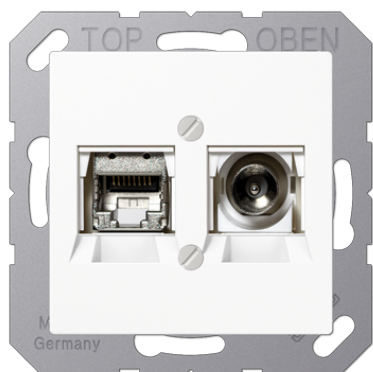

## Smart TV socket

### Smart TV socket

with supporting frame, screw fixing only

**Cover with screw fixing and shutter with spring**

including universal modular jack socket ref.-no.: UMA-CAT6A and IEC plug module for antenna cables

Specification IEC plug module:

External connection: coaxial plug IEC 60169-2

Internal connection: F socket IEC 60169-24

Impedance: 75 ohms

Frequency range: 5 ... 2400 MHz

Attenuation: 0 dB

Installation note: use flush box min. 63 mm deep and right angle plug

**Thermoplastic (breakproof) high-gloss**

**Colour:**

white

**Material:**

thermoplastic