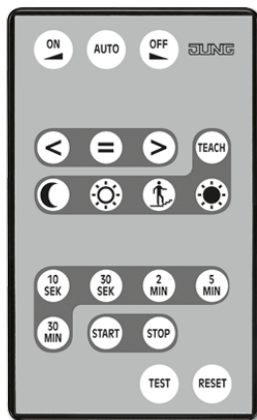

Product data sheet

IR remote control

Reference number

KNX PM FB IR

IR remote control

for KNX presence detector universal ref.-no.: 3361-1 ..
 for KNX presence detector mini universal ref.-no.: 3361-1 M ..
 for KNX universal automatic switch ref.-no.: .. 3181-1 .., .. 3281-1

Battery operation with one included lithium button cell (CR 2025)