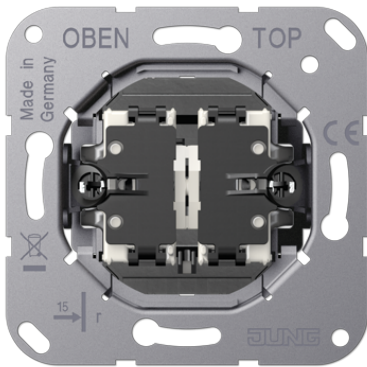

Product data sheet

2-gang toggle push-button insert (2 NO contacts)

Reference number

K 535 EU

2-gang toggle push-button insert 10 A / 250 V ~

Screwless terminals for wires up to 2.5 mm²

screw fixing only, without claws

Installation into flush box min. 63 mm (depth)

for centre plates with toggle lever ref.-no.: ..12-5.., ..12-250.., ..12-25..

Version:

1-pole, 1-way (NO contact)