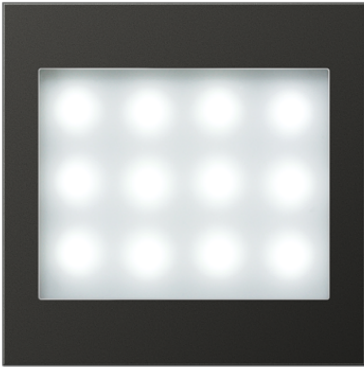

Product data sheet

LED reading light

Reference number

AL 2539 AN LED LW-12

LED reading light

with white LEDs

Operation only with power supply ref.-no. SV 539 LED or SV 539-948 LED.
Connect L, L' and N or F1, F2 and of the power supply.

metal versions

Colour:

anthracite (aluminium lacquered)